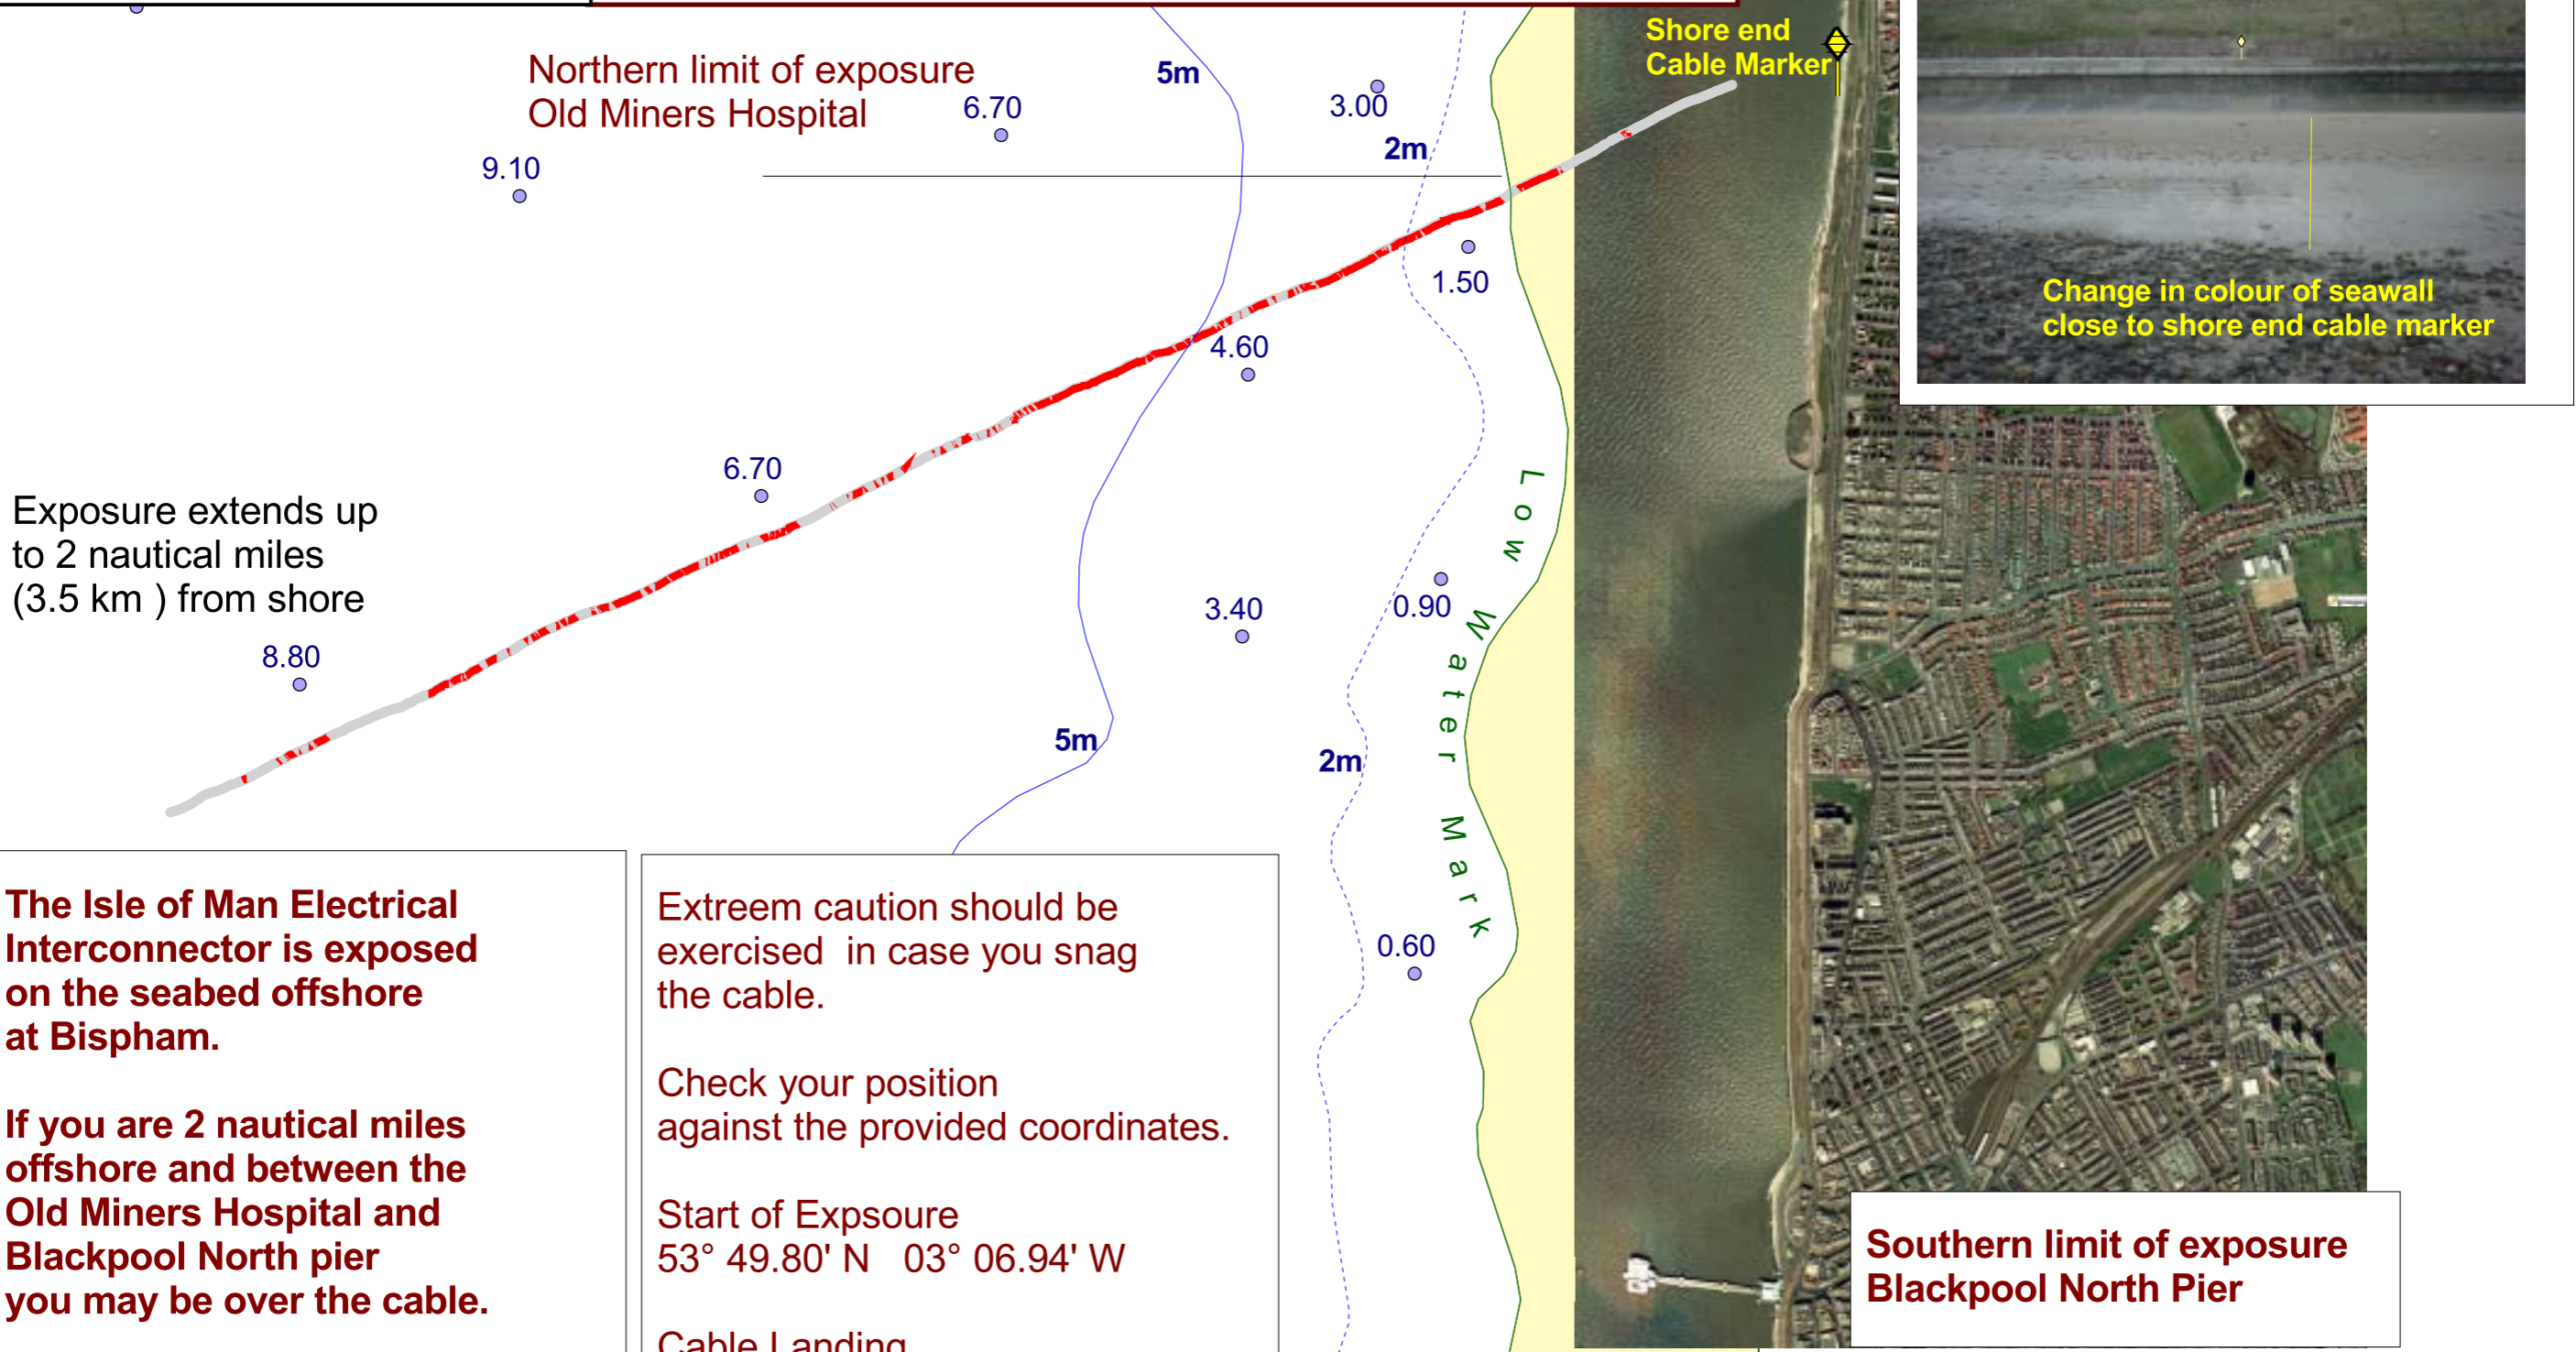

# The Isle of Man Electrical Interconnector

This chart is provided to indicate the route positions of the UK-Isle of Man Electrical Interconnector cable. It is given for assistance and guidance. The Manx Cable Company accept no liability for any inaccuracies however caused.

Water depth are taken from Admiralty Charts and are shown relative to Chart Datum

**The Isle of Man Electrical Interconnector is exposed on the seabed offshore at Bispham.**

**If you are 2 nautical miles offshore and between the Old Miners Hospital and Blackpool North pier you may be over the cable.**

**Exposed cable shown in red along route.**

Extrem caution should be exercised in case you snag the cable.

Check your position against the provided coordinates.

Start of Exposure  
53° 49.80' N 03° 06.94' W